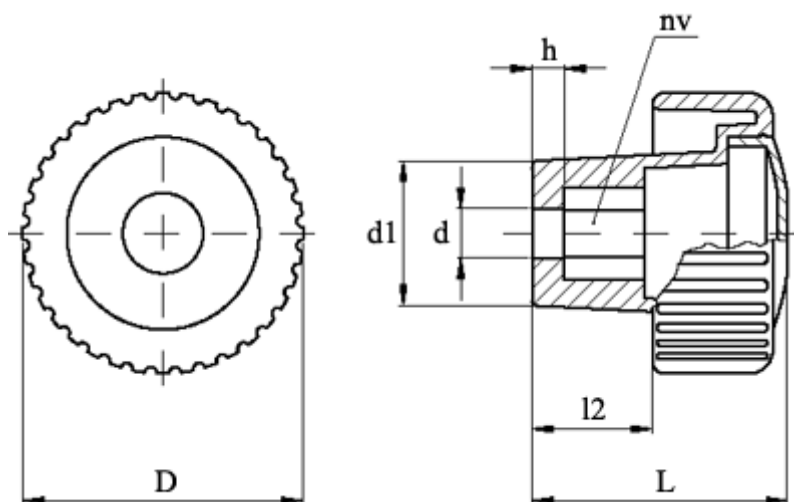

Article number: 23021388112

Description: E+G Knurled knob  
MCT.70 EH-12 C2, Orange centre cap

## Measures

D = 70  
d = 12  
d1 = 30.5  
h = 9  
L = 71  
l2 = 40  
NV = 18